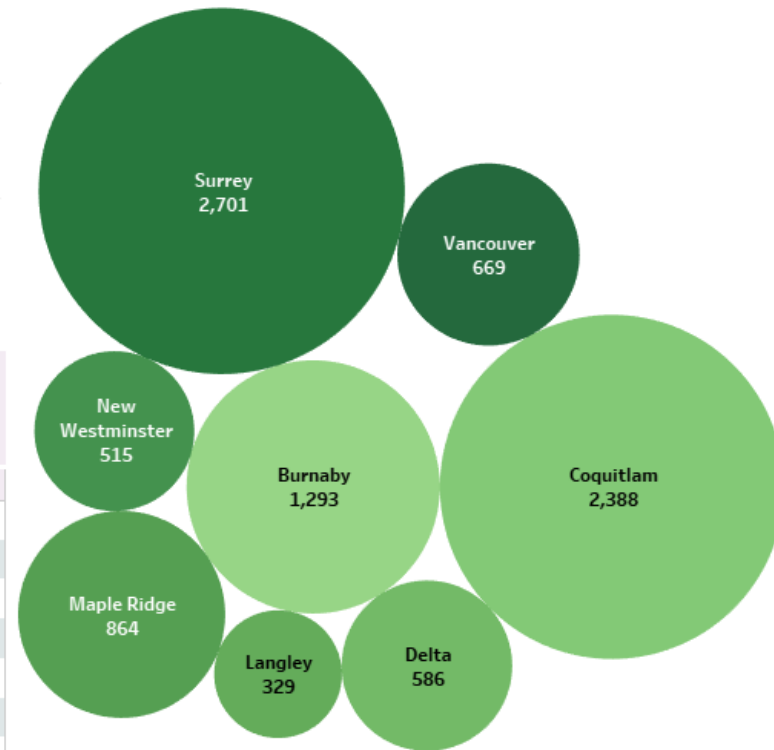

Course Type	Headcount
CE and Training Group	9,911
Academic/Credit	16,531

Number/Percentage of Students by Gender

Number/Percentage of Students by Age Group

International Students' Country of Citizenship (Top 10)

Information provided by the Douglas College Institutional Effectiveness Office. Data sources include the Central Data Warehouse (CDW) and Human Resources.

Student City of Residence (Top 10)

Top BC High School Feeder Districts