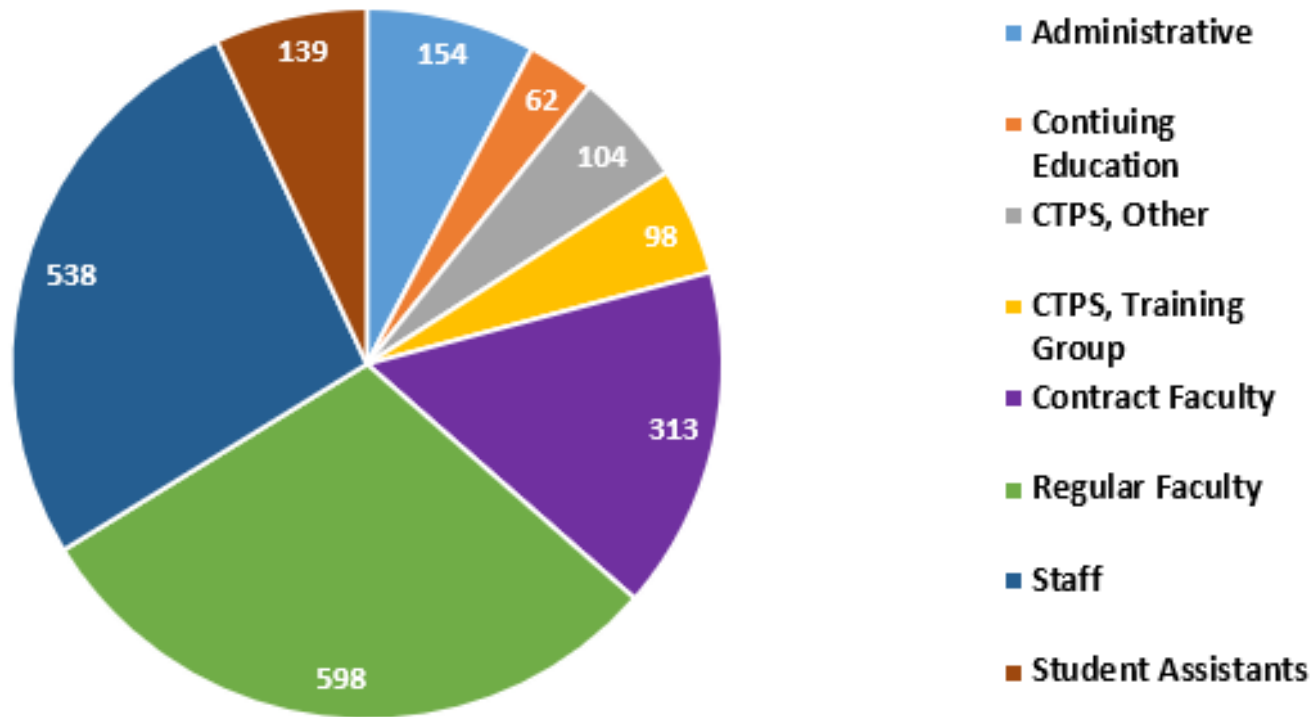

Douglas College Quick Facts for Academic Year 2024-25

Douglas College: Fall 2024 Employees by Group (Total = 2,006)

Douglas College Quick Facts for Academic Year 2024-25

Douglas College Employees City of Residence Fall 2024		
College Region (Residence)	Employee Residence	Count
Capilano	North Shore	94
	Other BC	2
	Other Lower Mainland	10
Capilano Total		106
Douglas	Burnaby	228
	Coquitlam	253
	Maple Ridge/Meadows	115
	New Westminister	231
	Port Coquitlam/Moody	180
Douglas Total		1,007
Fraser Valley	Abbotsford/Mission	29
	Other Lower Mainland	7
Fraser Valley Total		36
Kwantlen	Langley	68
	Other Lower Mainland	2
	Richmond /Delta	80
	Surrey/White Rock	287
Kwantlen Total		437
Vancouver	Vancouver	379
Other	Other	41
Grand Total		2,006