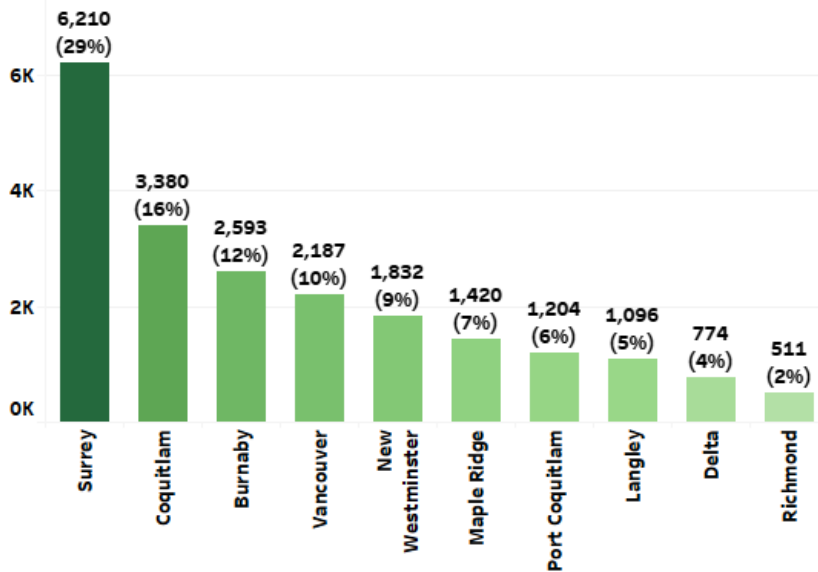

Course Type	Headcount
CE and Training Group	9,911
Academic/Credit	16,531

Number/Percentage of Students by Gender

Number/Percentage of Students by Age Group

International Students' Country of Citizenship (Top 10)

Information provided by the Douglas College Institutional Effectiveness Office. Data sources include the Central Data Warehouse (CDW) and Human Resources.

Student City of Residence (Top 10)

Top BC High School Feeder Districts