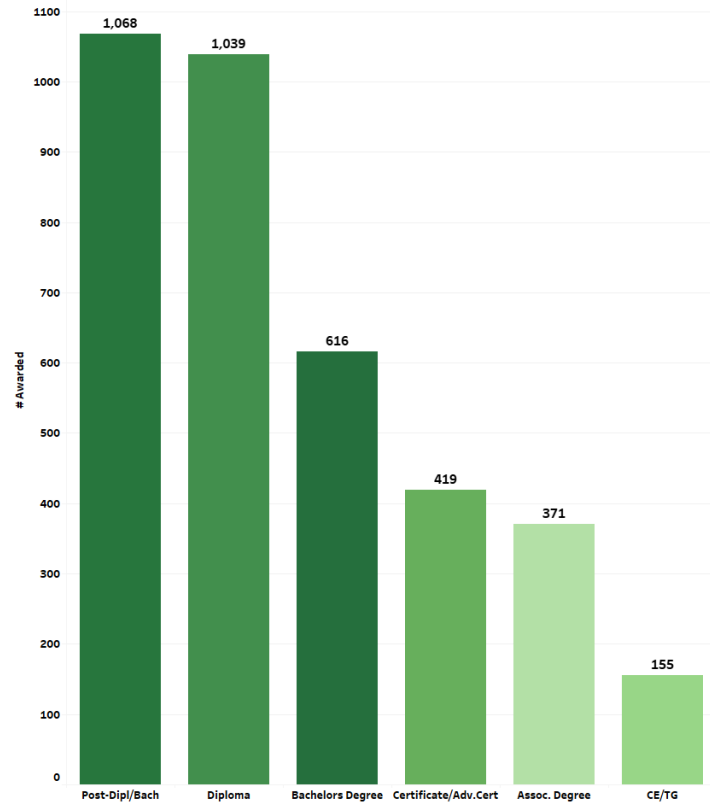

Douglas College Quick Facts for Academic Year 2024-25

Number of Credentials Awarded Academic Year AY 2024-25

Caption

Total Credentials Awarded, excluding ABE/ASE/ESL: 3,668
(Ministry standardized credential codes)