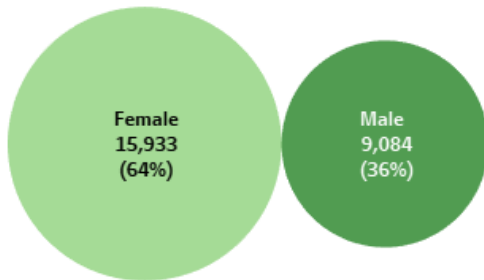

Douglas College Quick Facts for Academic Year 2024-25

Funding Type	Headcount
Domestic	21,777
International	4,027
Grand Total	25,804

Campus	Headcount
New West	14,810
Coquitlam	7,868
Online/ Offsite	13,223

Course Type	Headcount
CE and Training Group	9,911
Academic/Credit	16,531

Number/Percentage of Students by Gender

Number/Percentage of Students by Age Group

International Students' Country of Citizenship (Top 10)