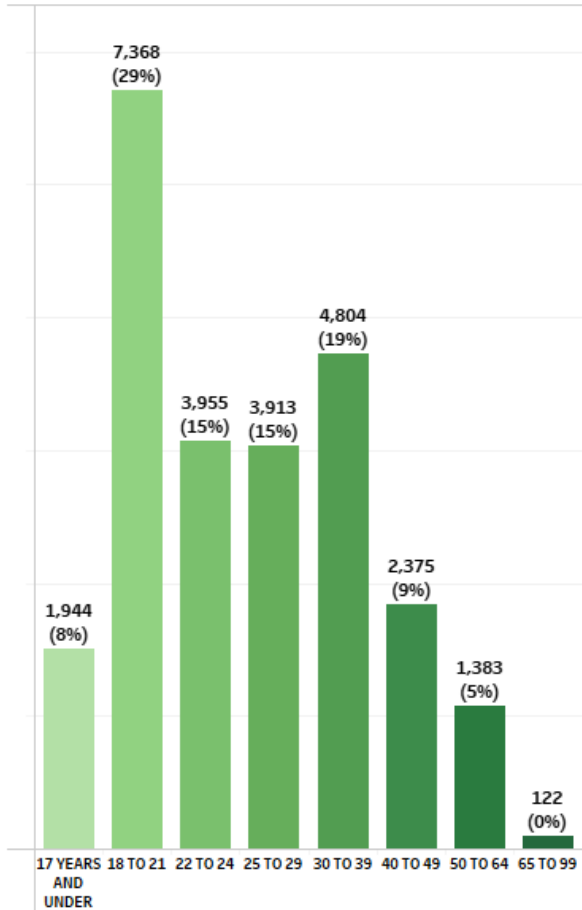

Number/Percentage of Students by Gender

Number/Percentage of Students by Age Group