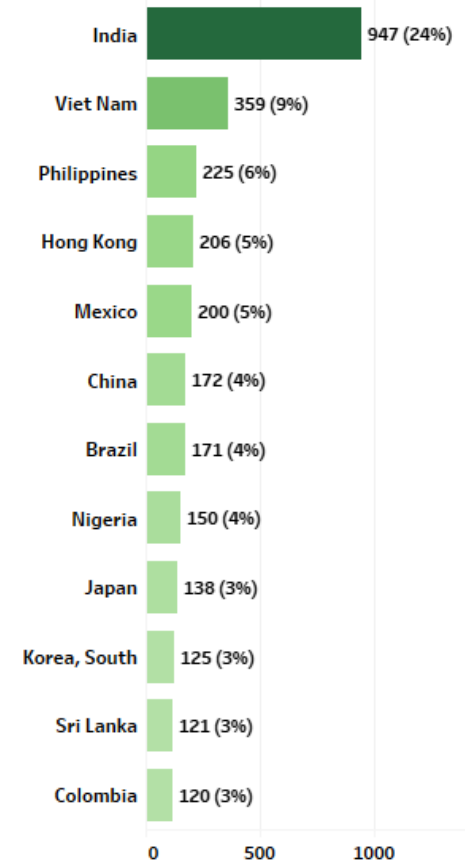

Course Type	Headcount
CE and Training Group	9,911
Academic/Credit	16,531

Number/Percentage of Students by Gender

Number/Percentage of Students by Age Group

International Students' Country of Citizenship (Top 10)

Information provided by the Douglas College Institutional Effectiveness Office. Data sources include the Central Data Warehouse (CDW) and Human Resources.

Student City of Residence (Top 10)

Top BC High School Feeder Districts