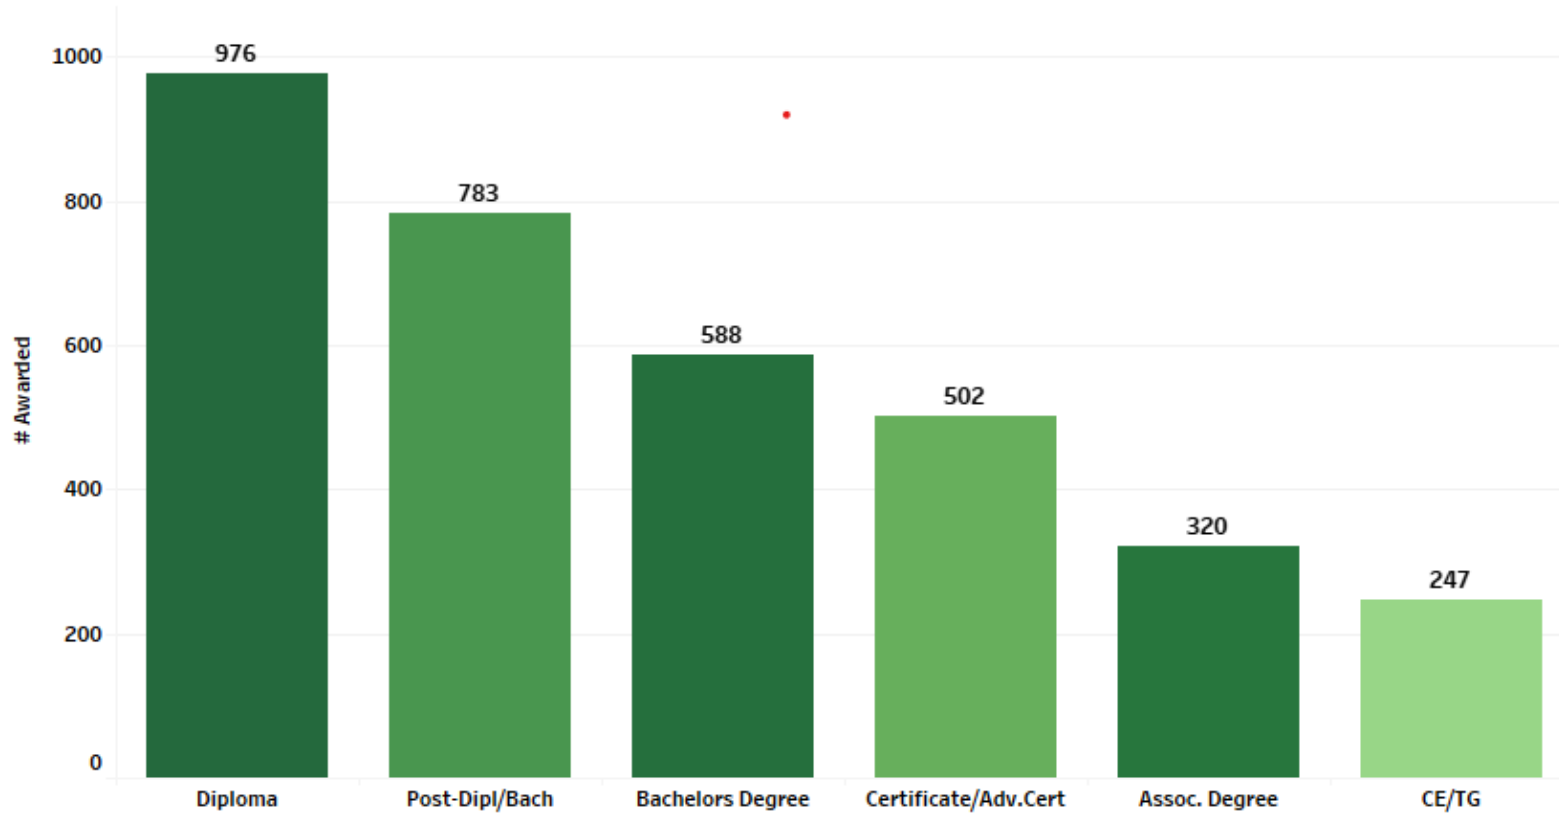

Douglas College Quick Facts for Academic Year 2021-22

Number of Credentials Awarded Academic Year 2021-22

Caption

Total Credentials Awarded, excluding ABE/ASE/ESL: 3,416
(Ministry standardized credential codes)