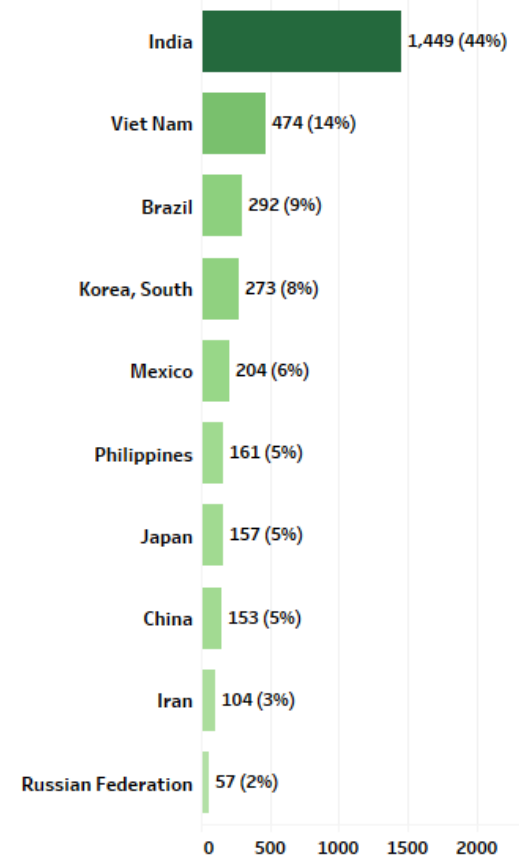

International Students' Country of Citizenship (Top 10)