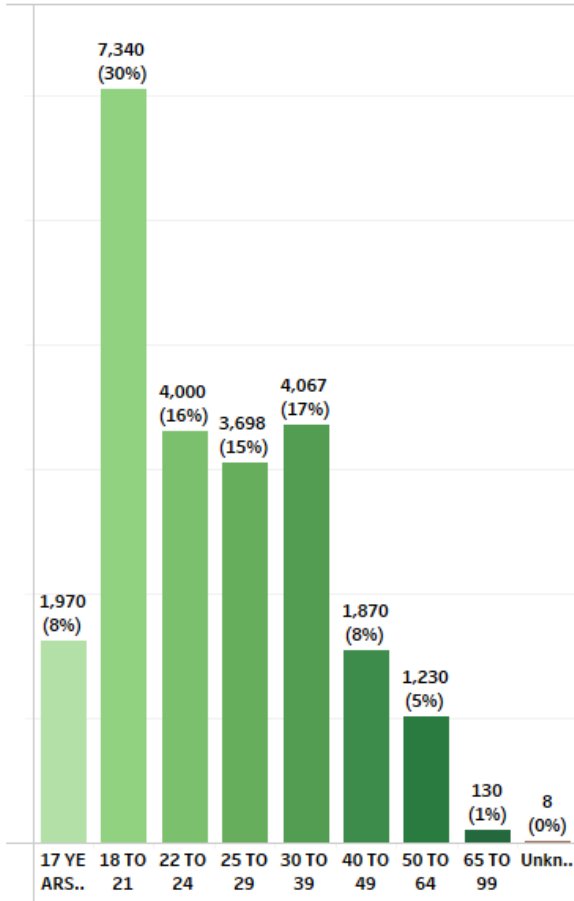

Number/Percentage of Students by Age Group