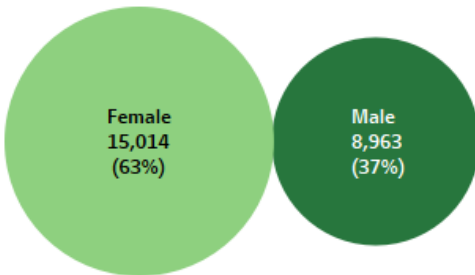

Douglas College Quick Facts for Academic Year 2021-22

Total Headcount by Funding Type

Domestic	19,821
International	4,446
Grand Total	24,267

Headcount by Campus

The sum of Headcount by Campus will exceed Total Headcount as many students are enrolled on multiple campuses.

New West	13,599
Coquitlam	7,487
Online/ Offsite	14,756

Headcount by Course Type

The sum of Headcount by Course Type will exceed Total Headcount as many students are enrolled in both types of courses.

Credit Students	16,614
CE and Training Group	8,260

Number/Percentage of Students by Gender