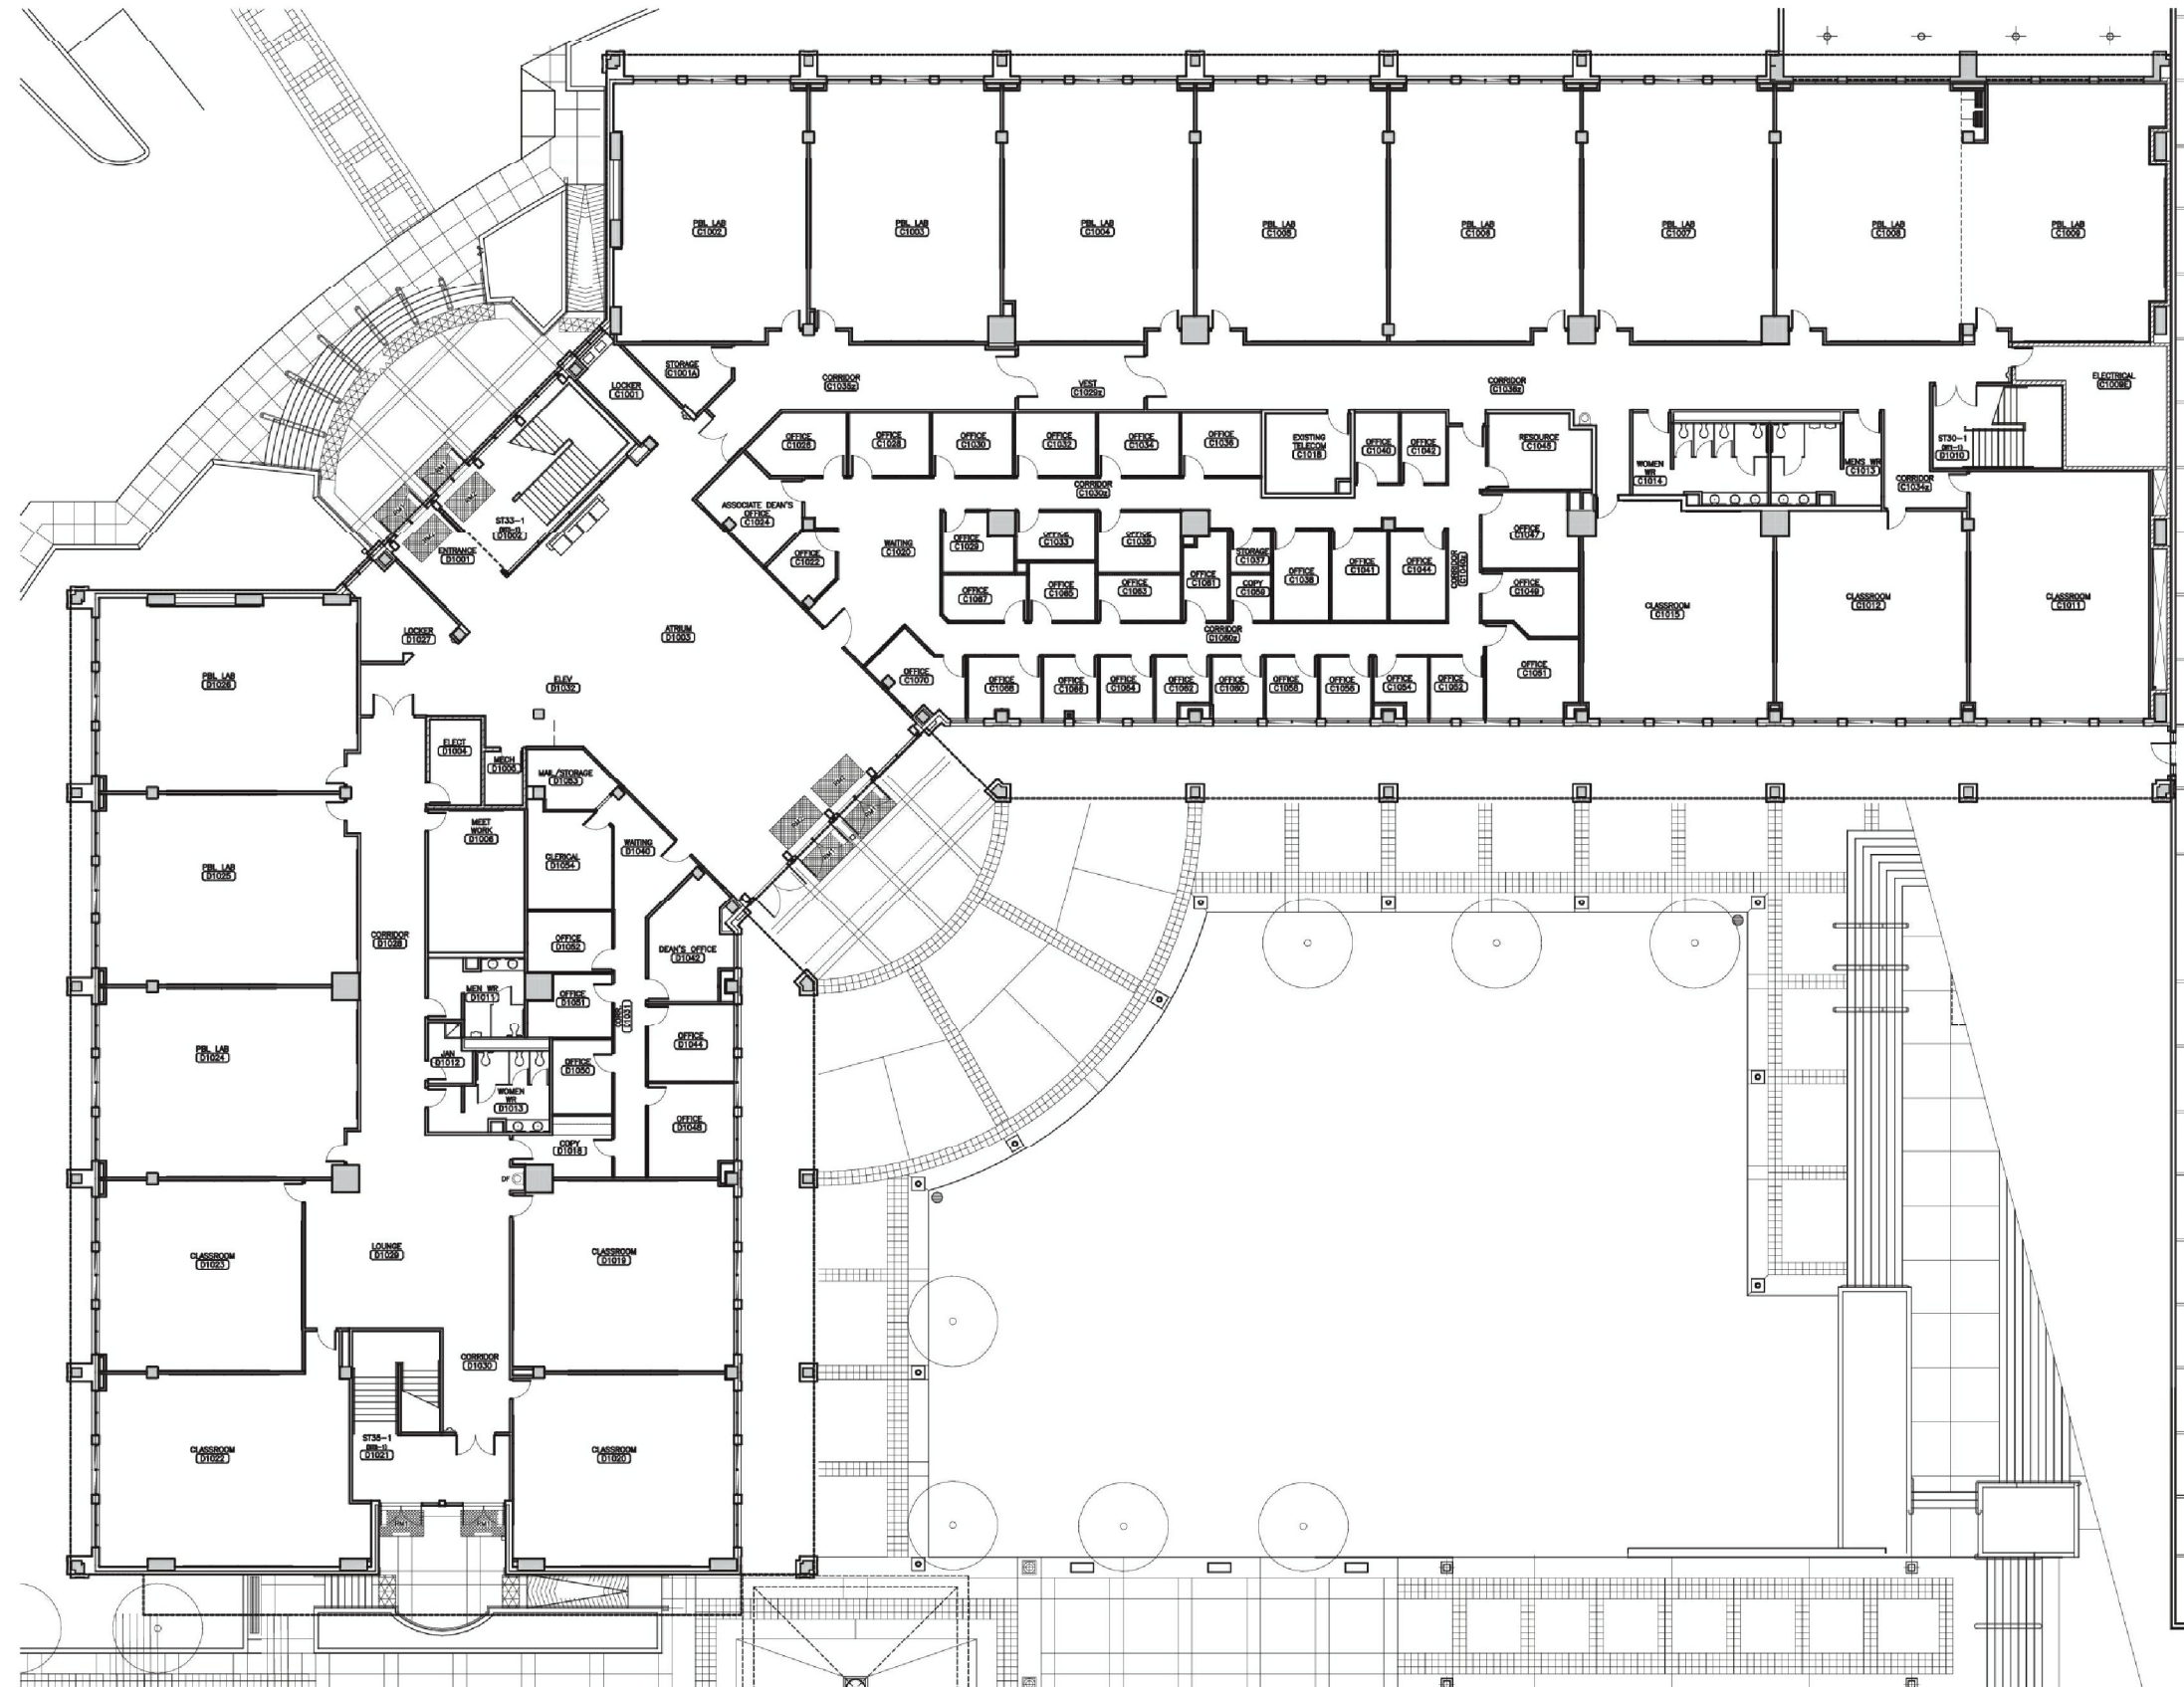

DATE: 2019/08/20 PROJECT #: 235813.001

DRAWN BY: CS/DM DRAWING:

CHECKED BY: HJ 3 OF 6

SCALE: NTS

LEGEND:

- ES EXCLUDED SPACE
- CS CONFINED SPACE

CS2
CS6

CLIENT: DOUGLAS COLLEGE
700 ROYAL AVENUE
NEW WESTMINSTER, BC