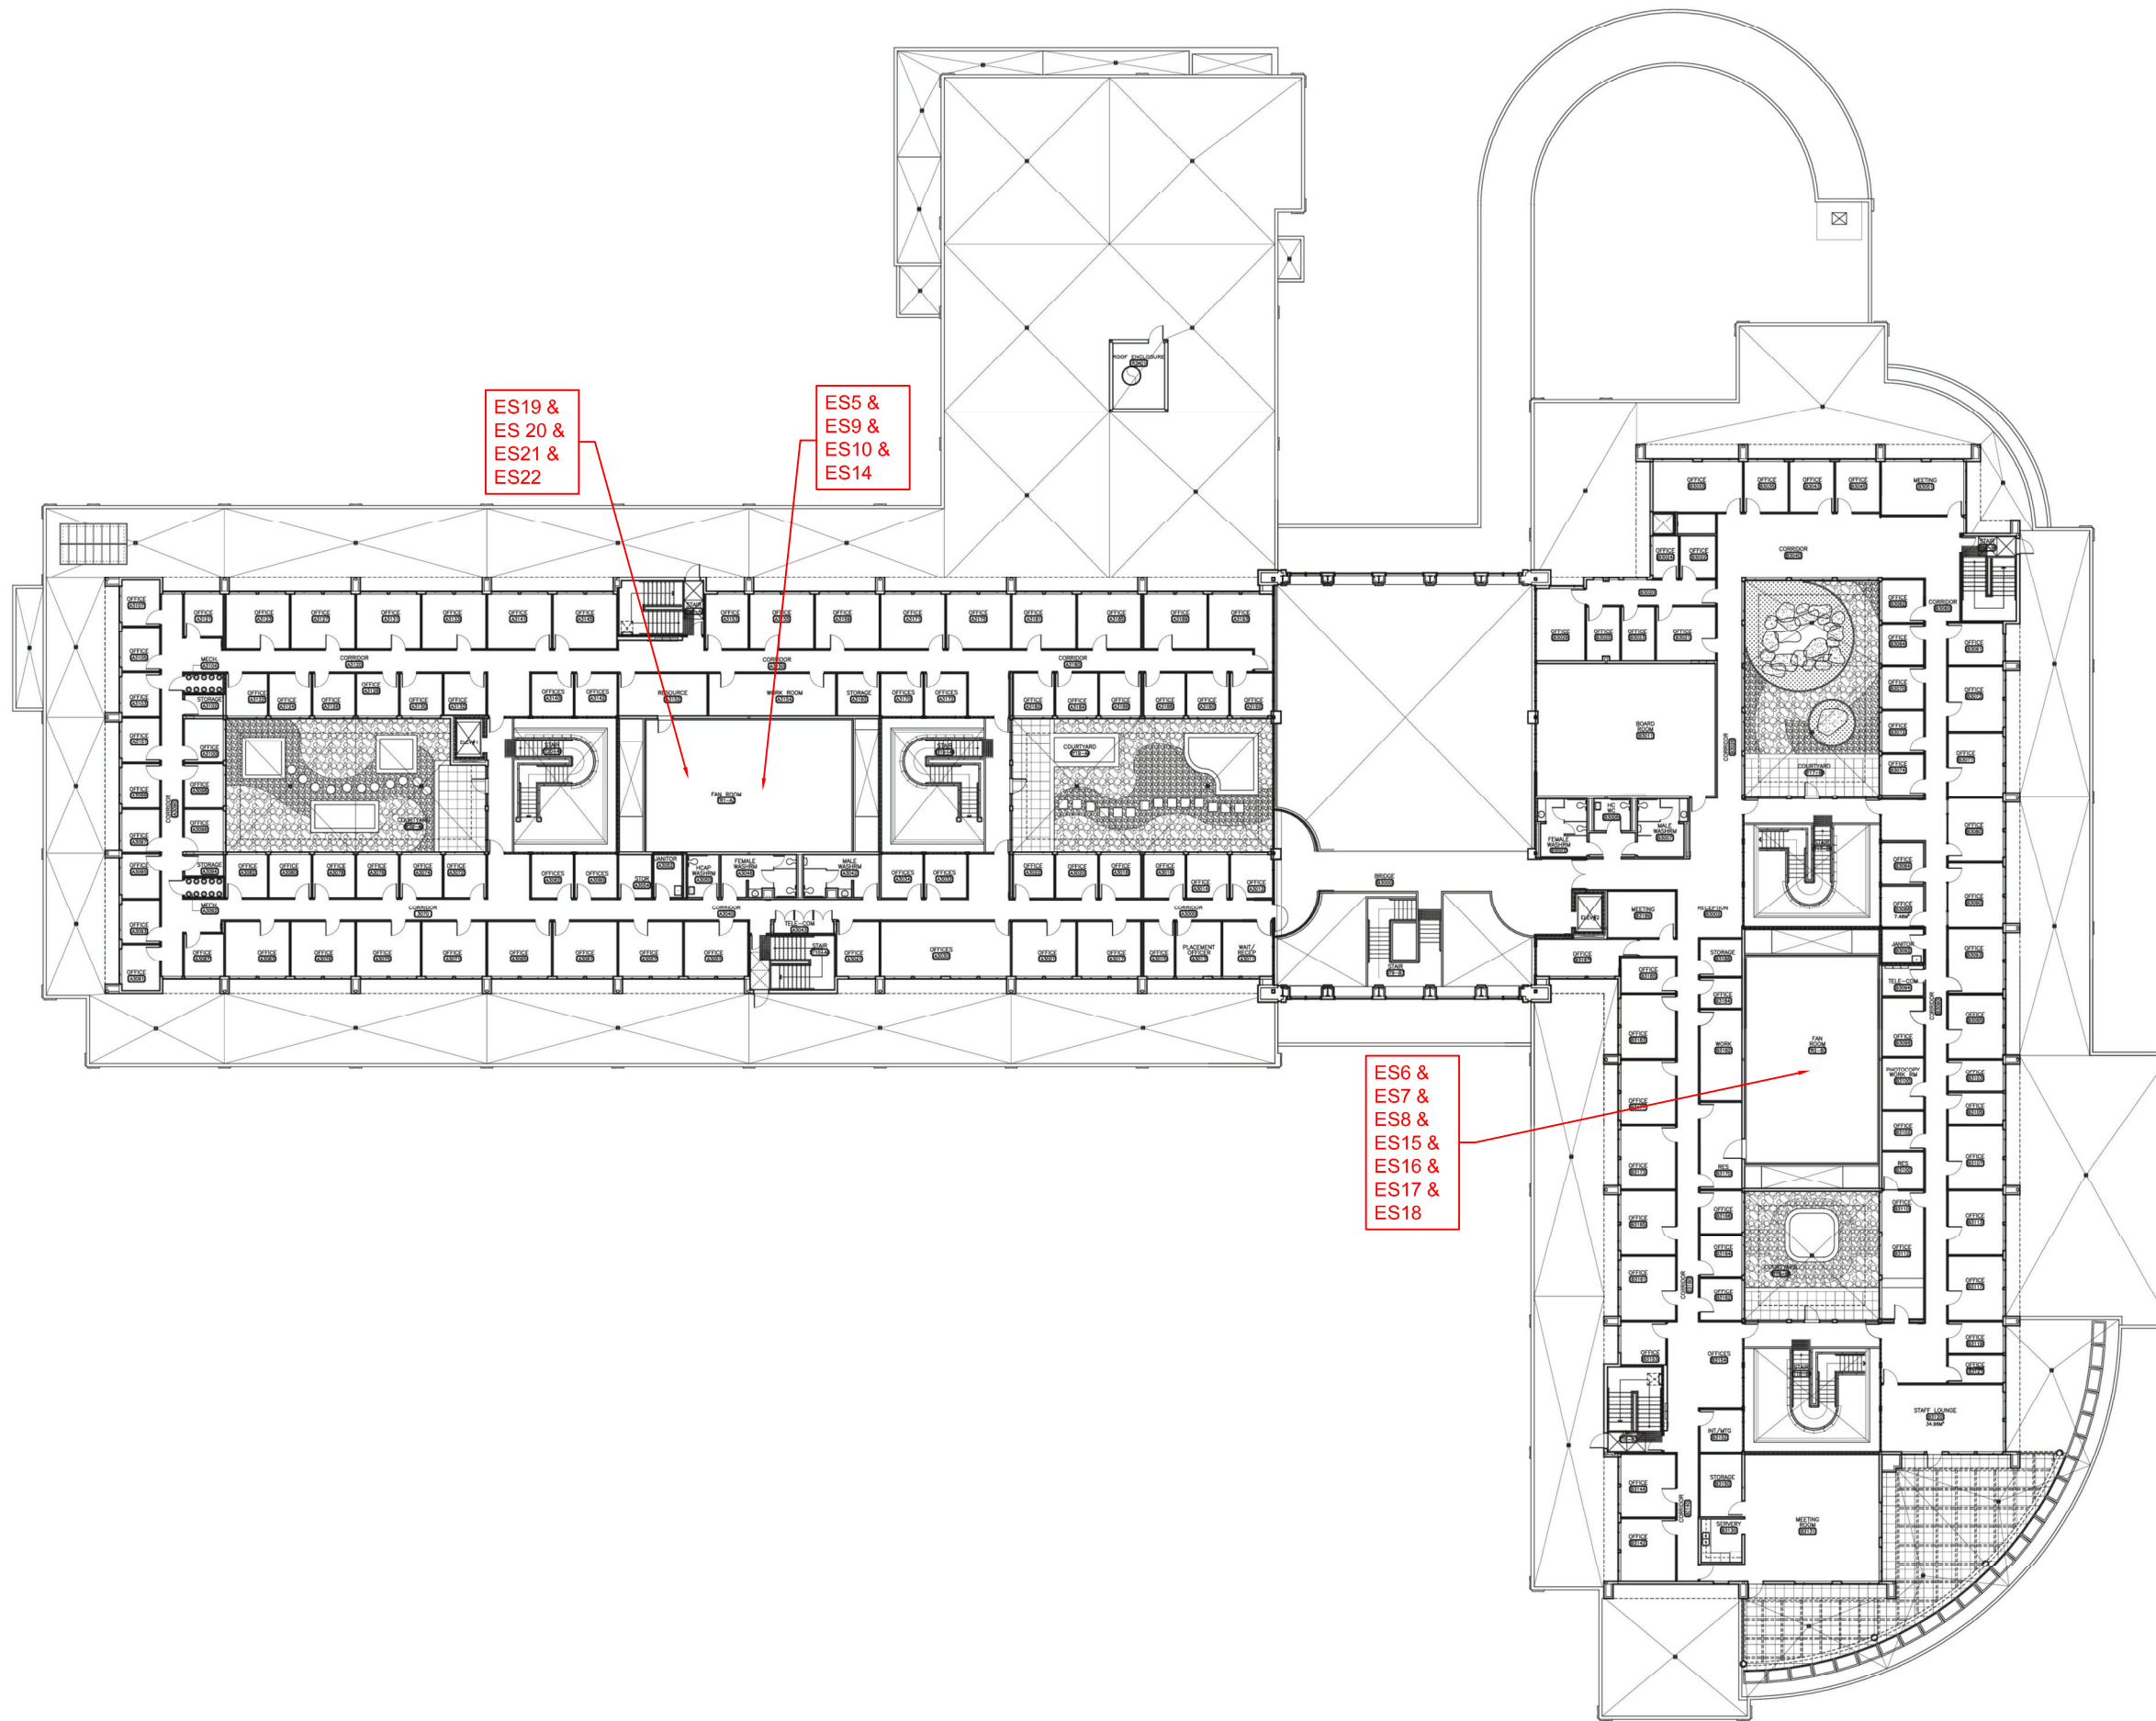

CLIENT: DOUGLAS COLLEGE
700 ROYAL AVENUE
NEW WESTMINSTER, BC

LOCATION: BUILDINGS A - B
1250 PINETREE WAY
COQUITLAM, BC

TITLE: CONFINED SPACE IDENTIFICATION
COQUITLAM CAMPUS
LEVEL 3

DATE: 2019/08/20 PROJECT #: 235813.001

DRAWN BY: CS/DM DRAWING:

CHECKED BY: HJ 3 OF 6

SCALE: NTS