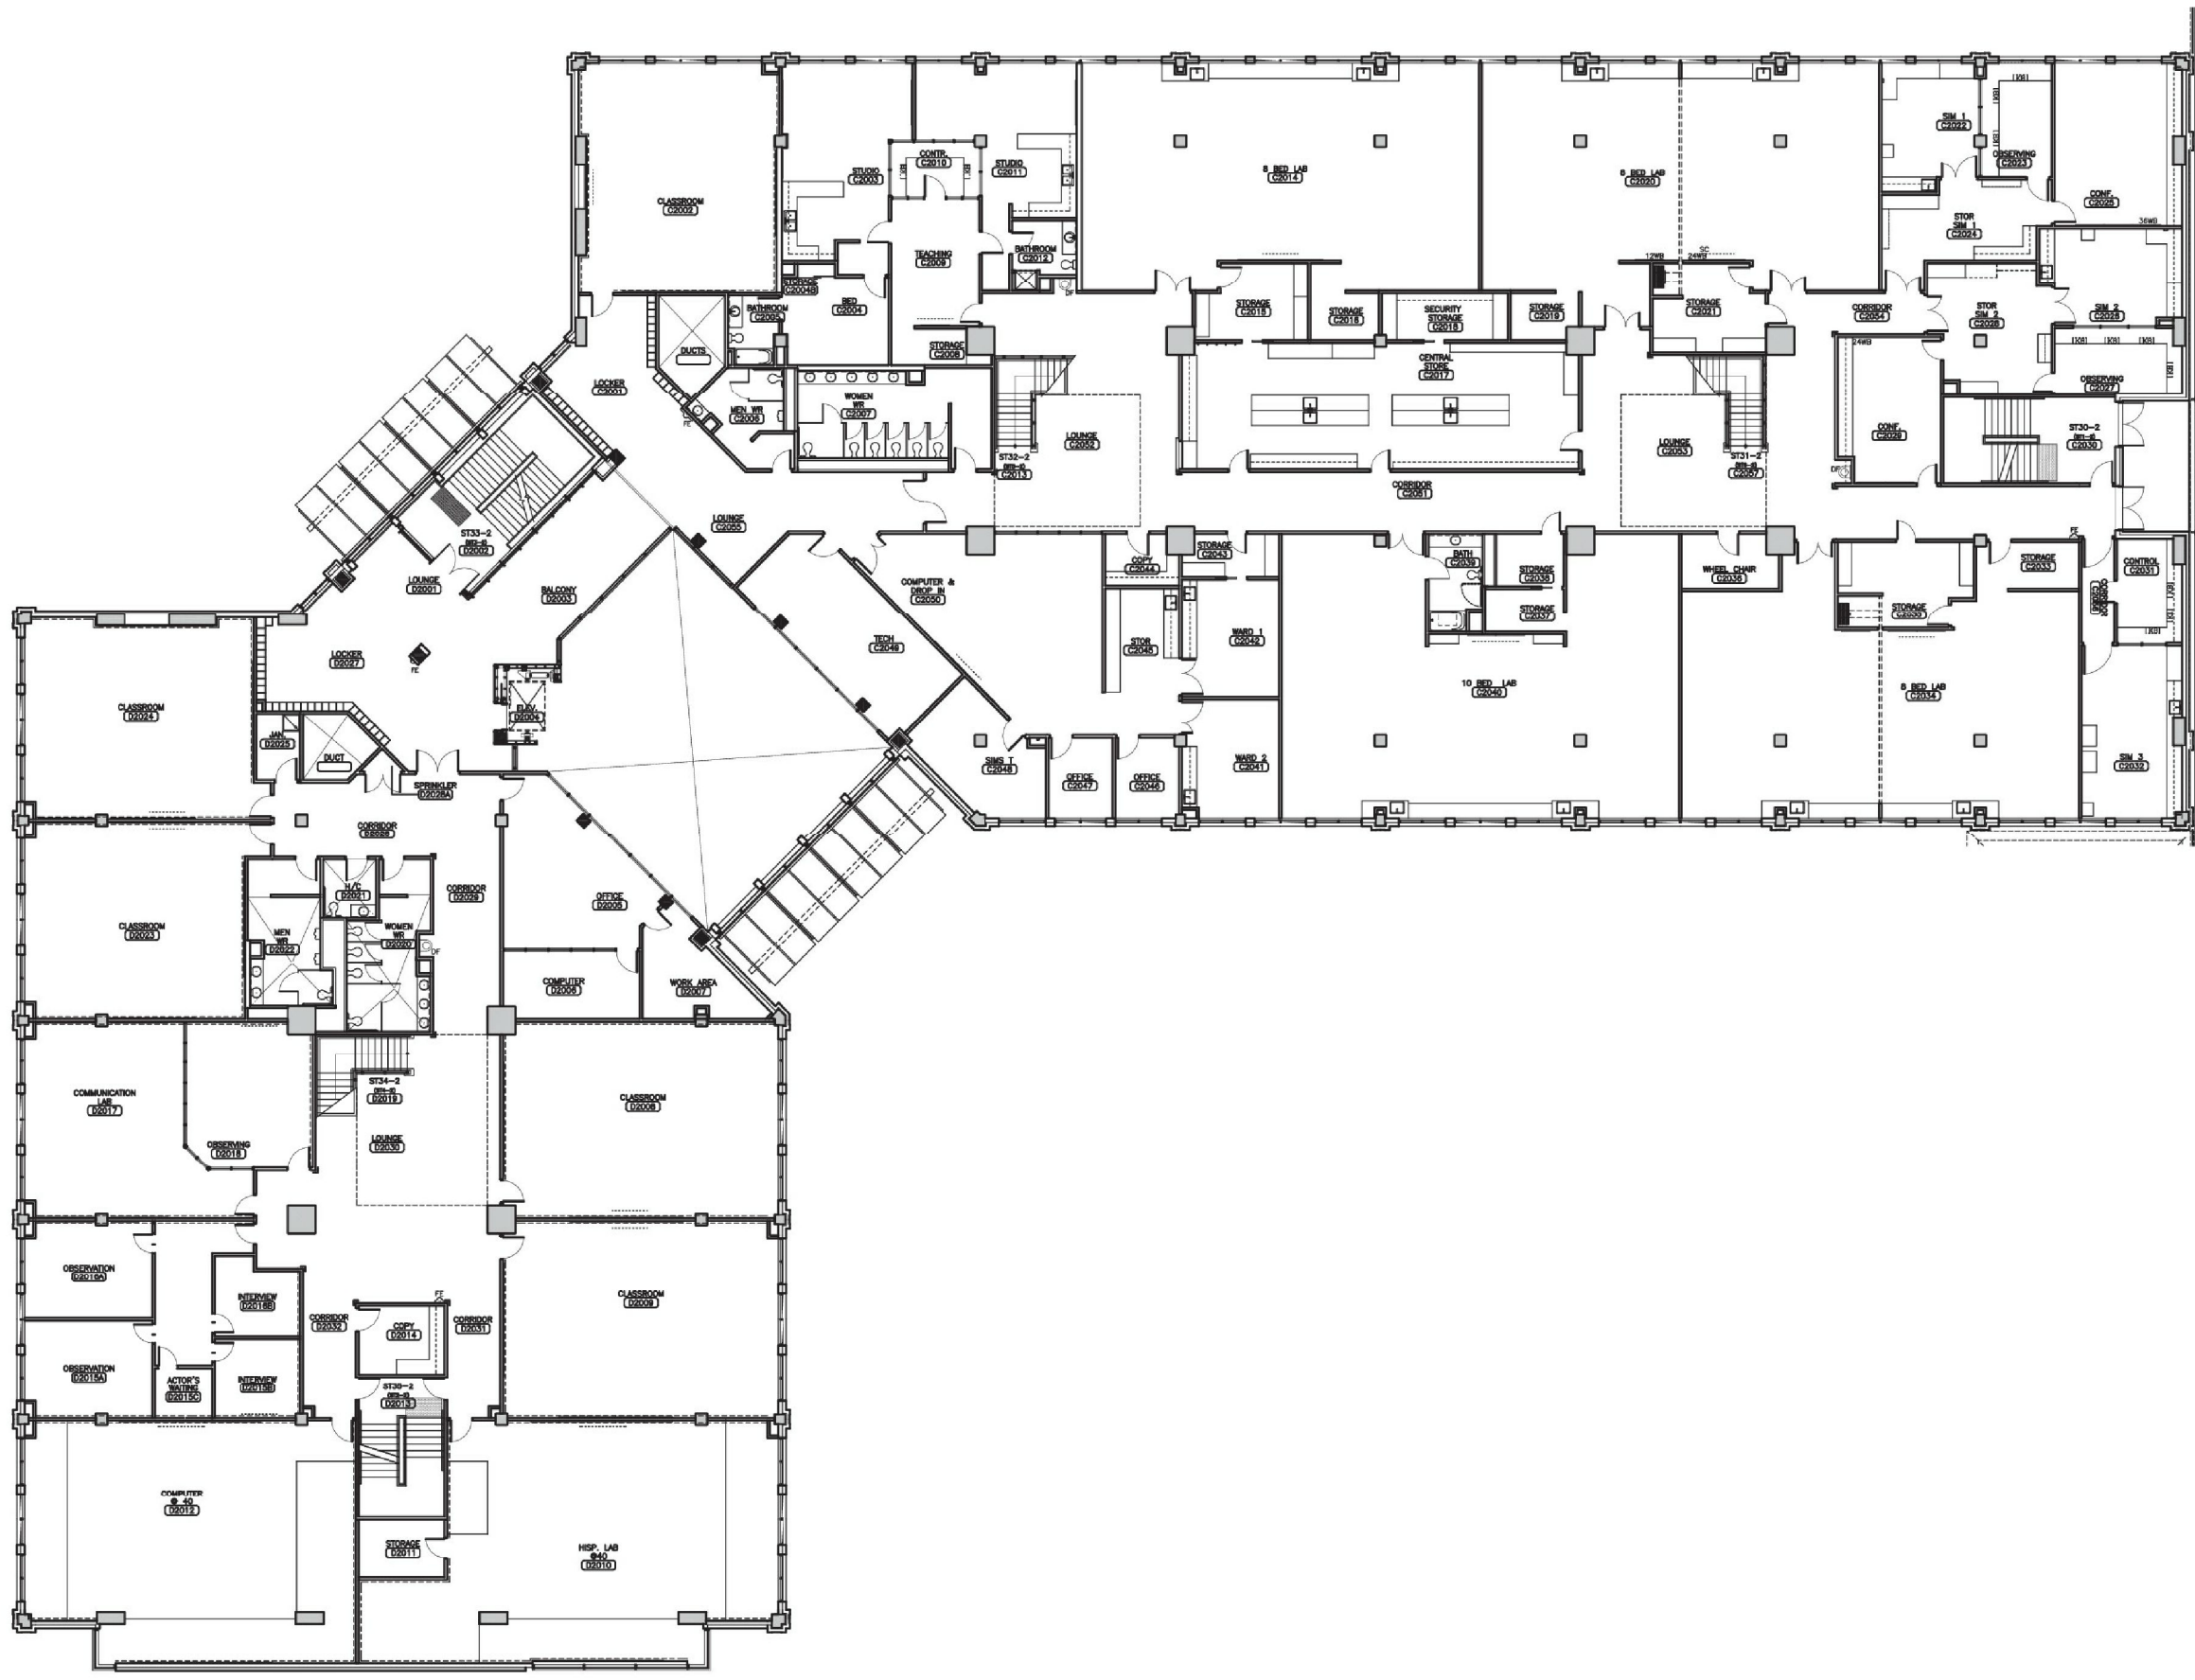

LEGEND:

- ES EXCLUDED SPACE
- CS CONFINED SPACE

CLIENT:
DOUGLAS COLLEGE
700 ROYAL AVENUE
NEW WESTMINSTER, BC

LOCATION:
BUILDINGS C - D
1250 PINETREE WAY
COQUITLAM, BC

TITLE:
CONFINED SPACE IDENTIFICATION
COQUITLAM CAMPUS
LEVEL 2

DATE: 2019/08/20	PROJECT # : 235813.001

DRAWN BY: DM	DRAWING: 5 OF 6

CHECKED BY: HJ

SCALE: NTS