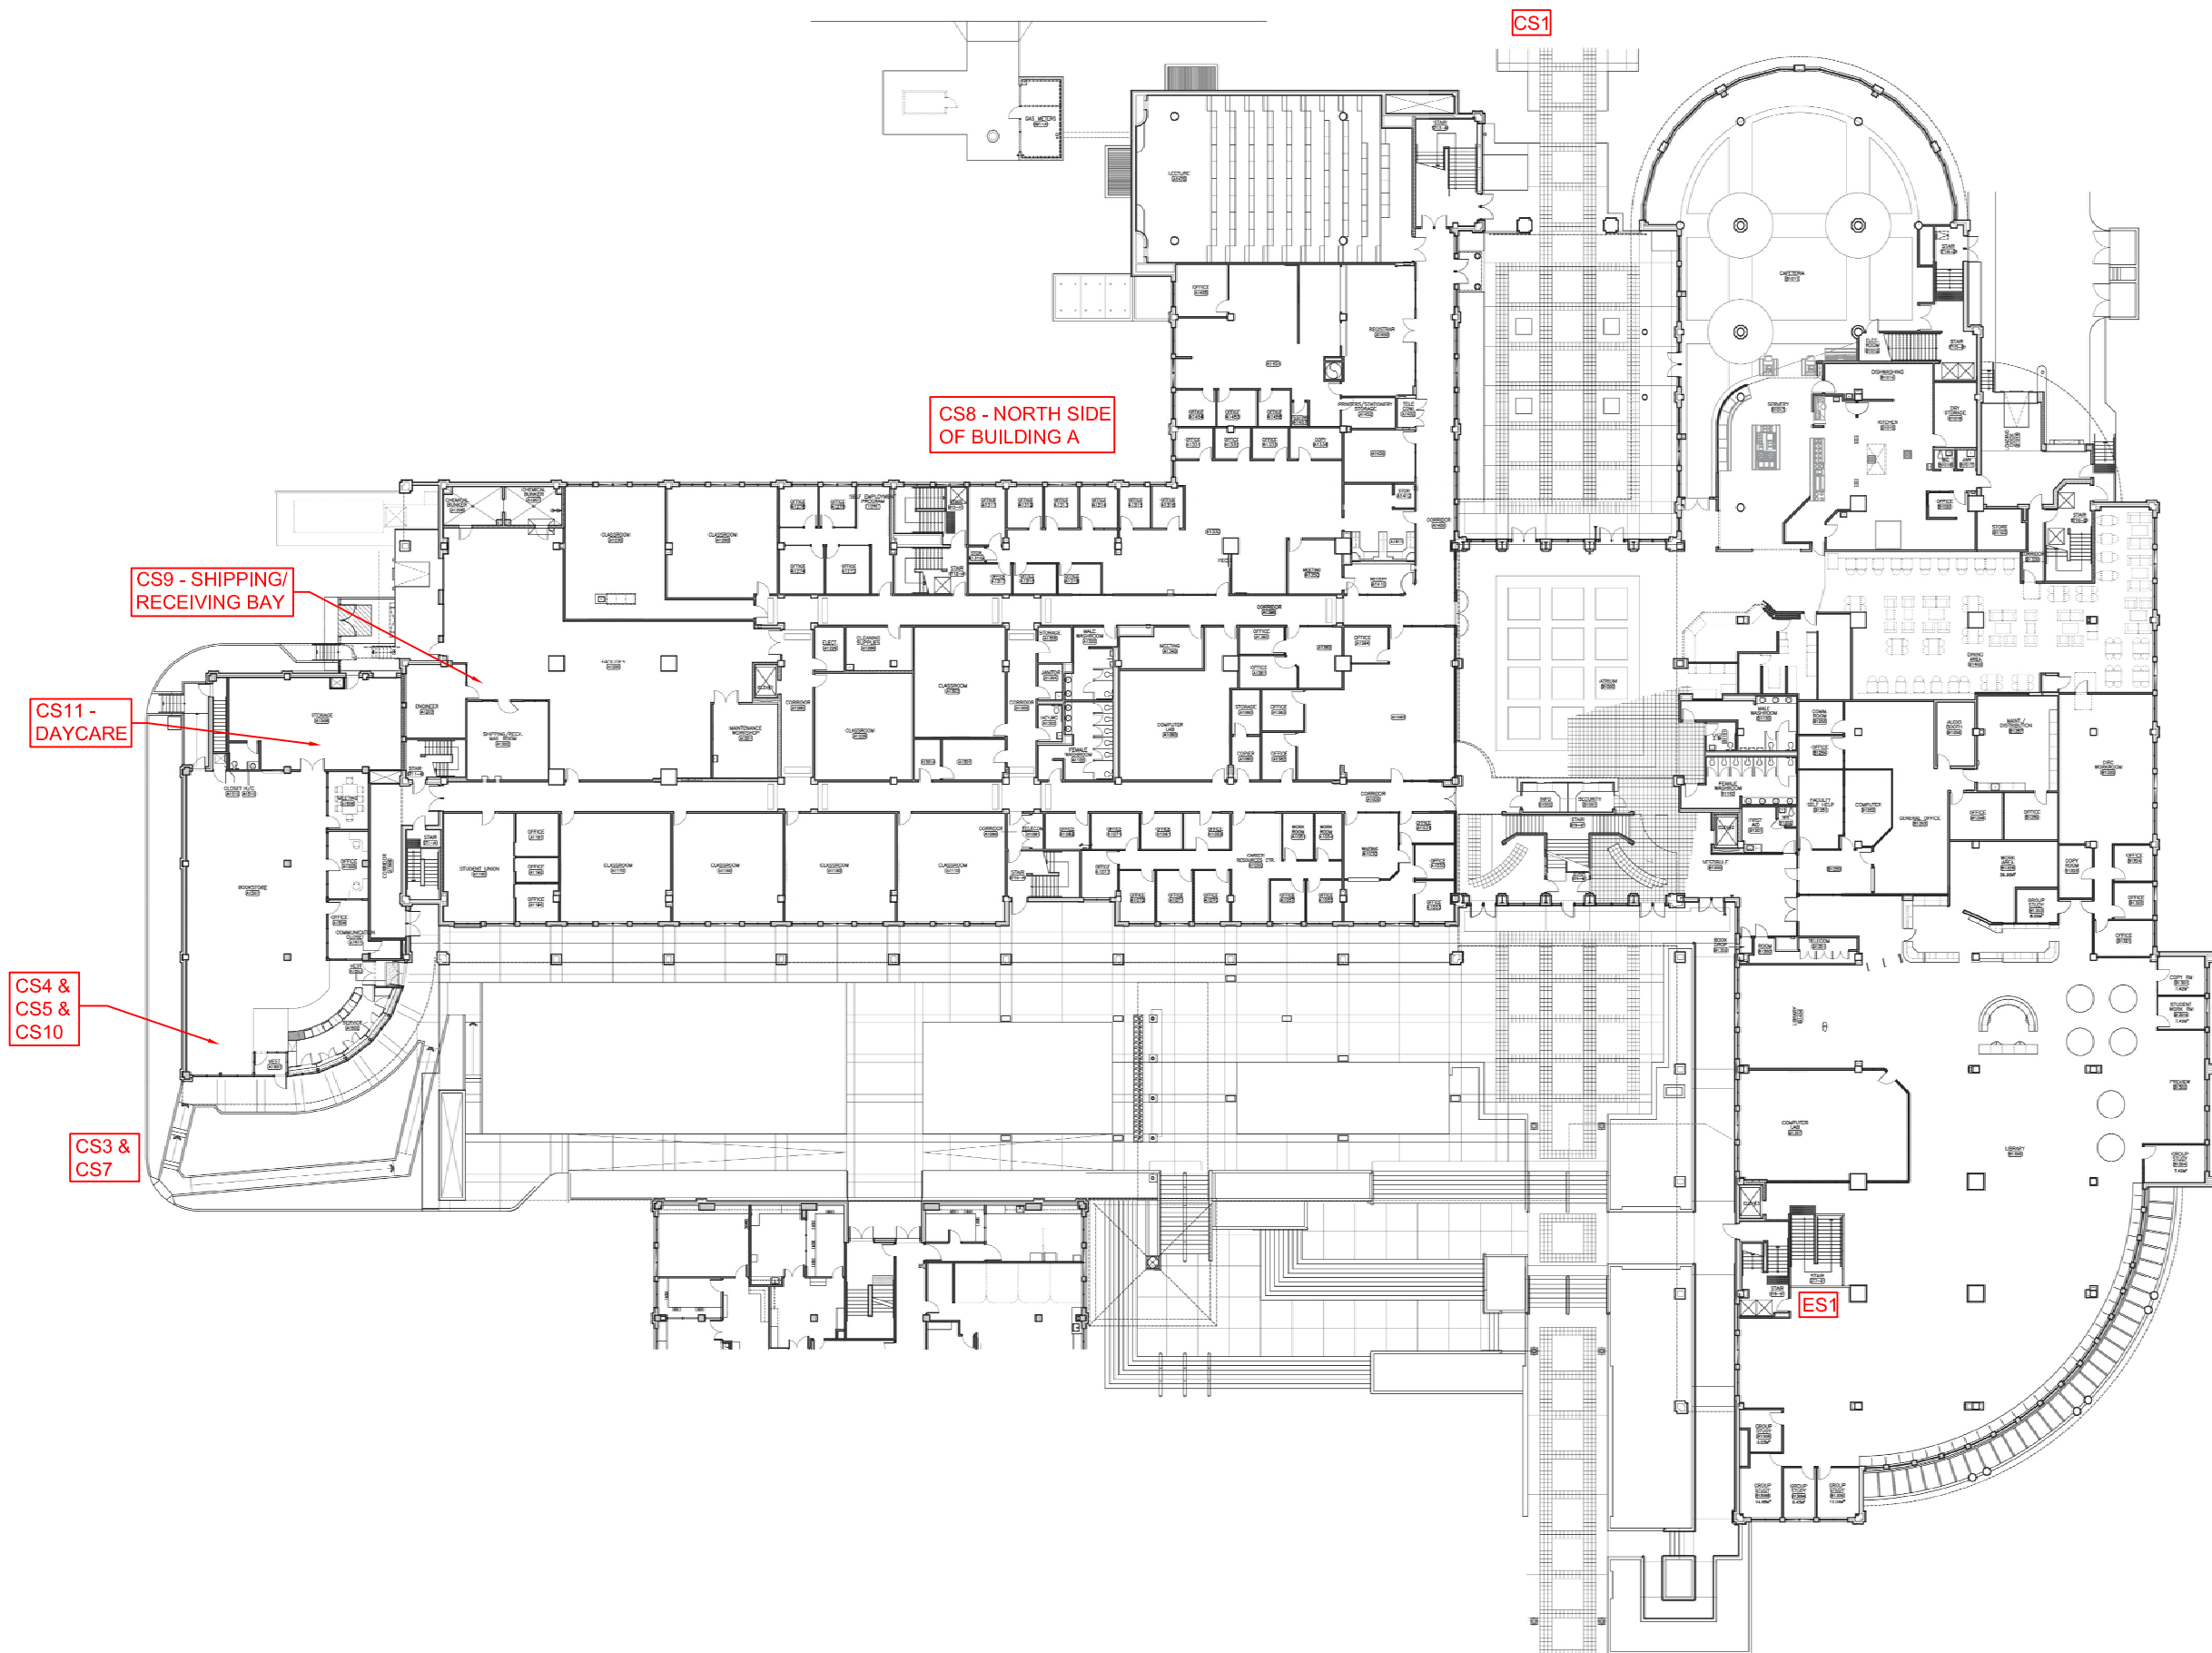

CLIENT: DOUGLAS COLLEGE
700 ROYAL AVENUE
NEW WESTMINSTER, BC

LOCATION: BUILDINGS A - B
1250 PINETREE WAY
COQUITLAM, BC

TITLE: CONFINED SPACE IDENTIFICATION
COQUITLAM CAMPUS
LEVEL 1

DATE: 2019/08/20

PROJECT #: 235813.001

DRAWN BY: CS/DM

DRAWING:

CHECKED BY: HJ

1 OF 6

SCALE: NTS