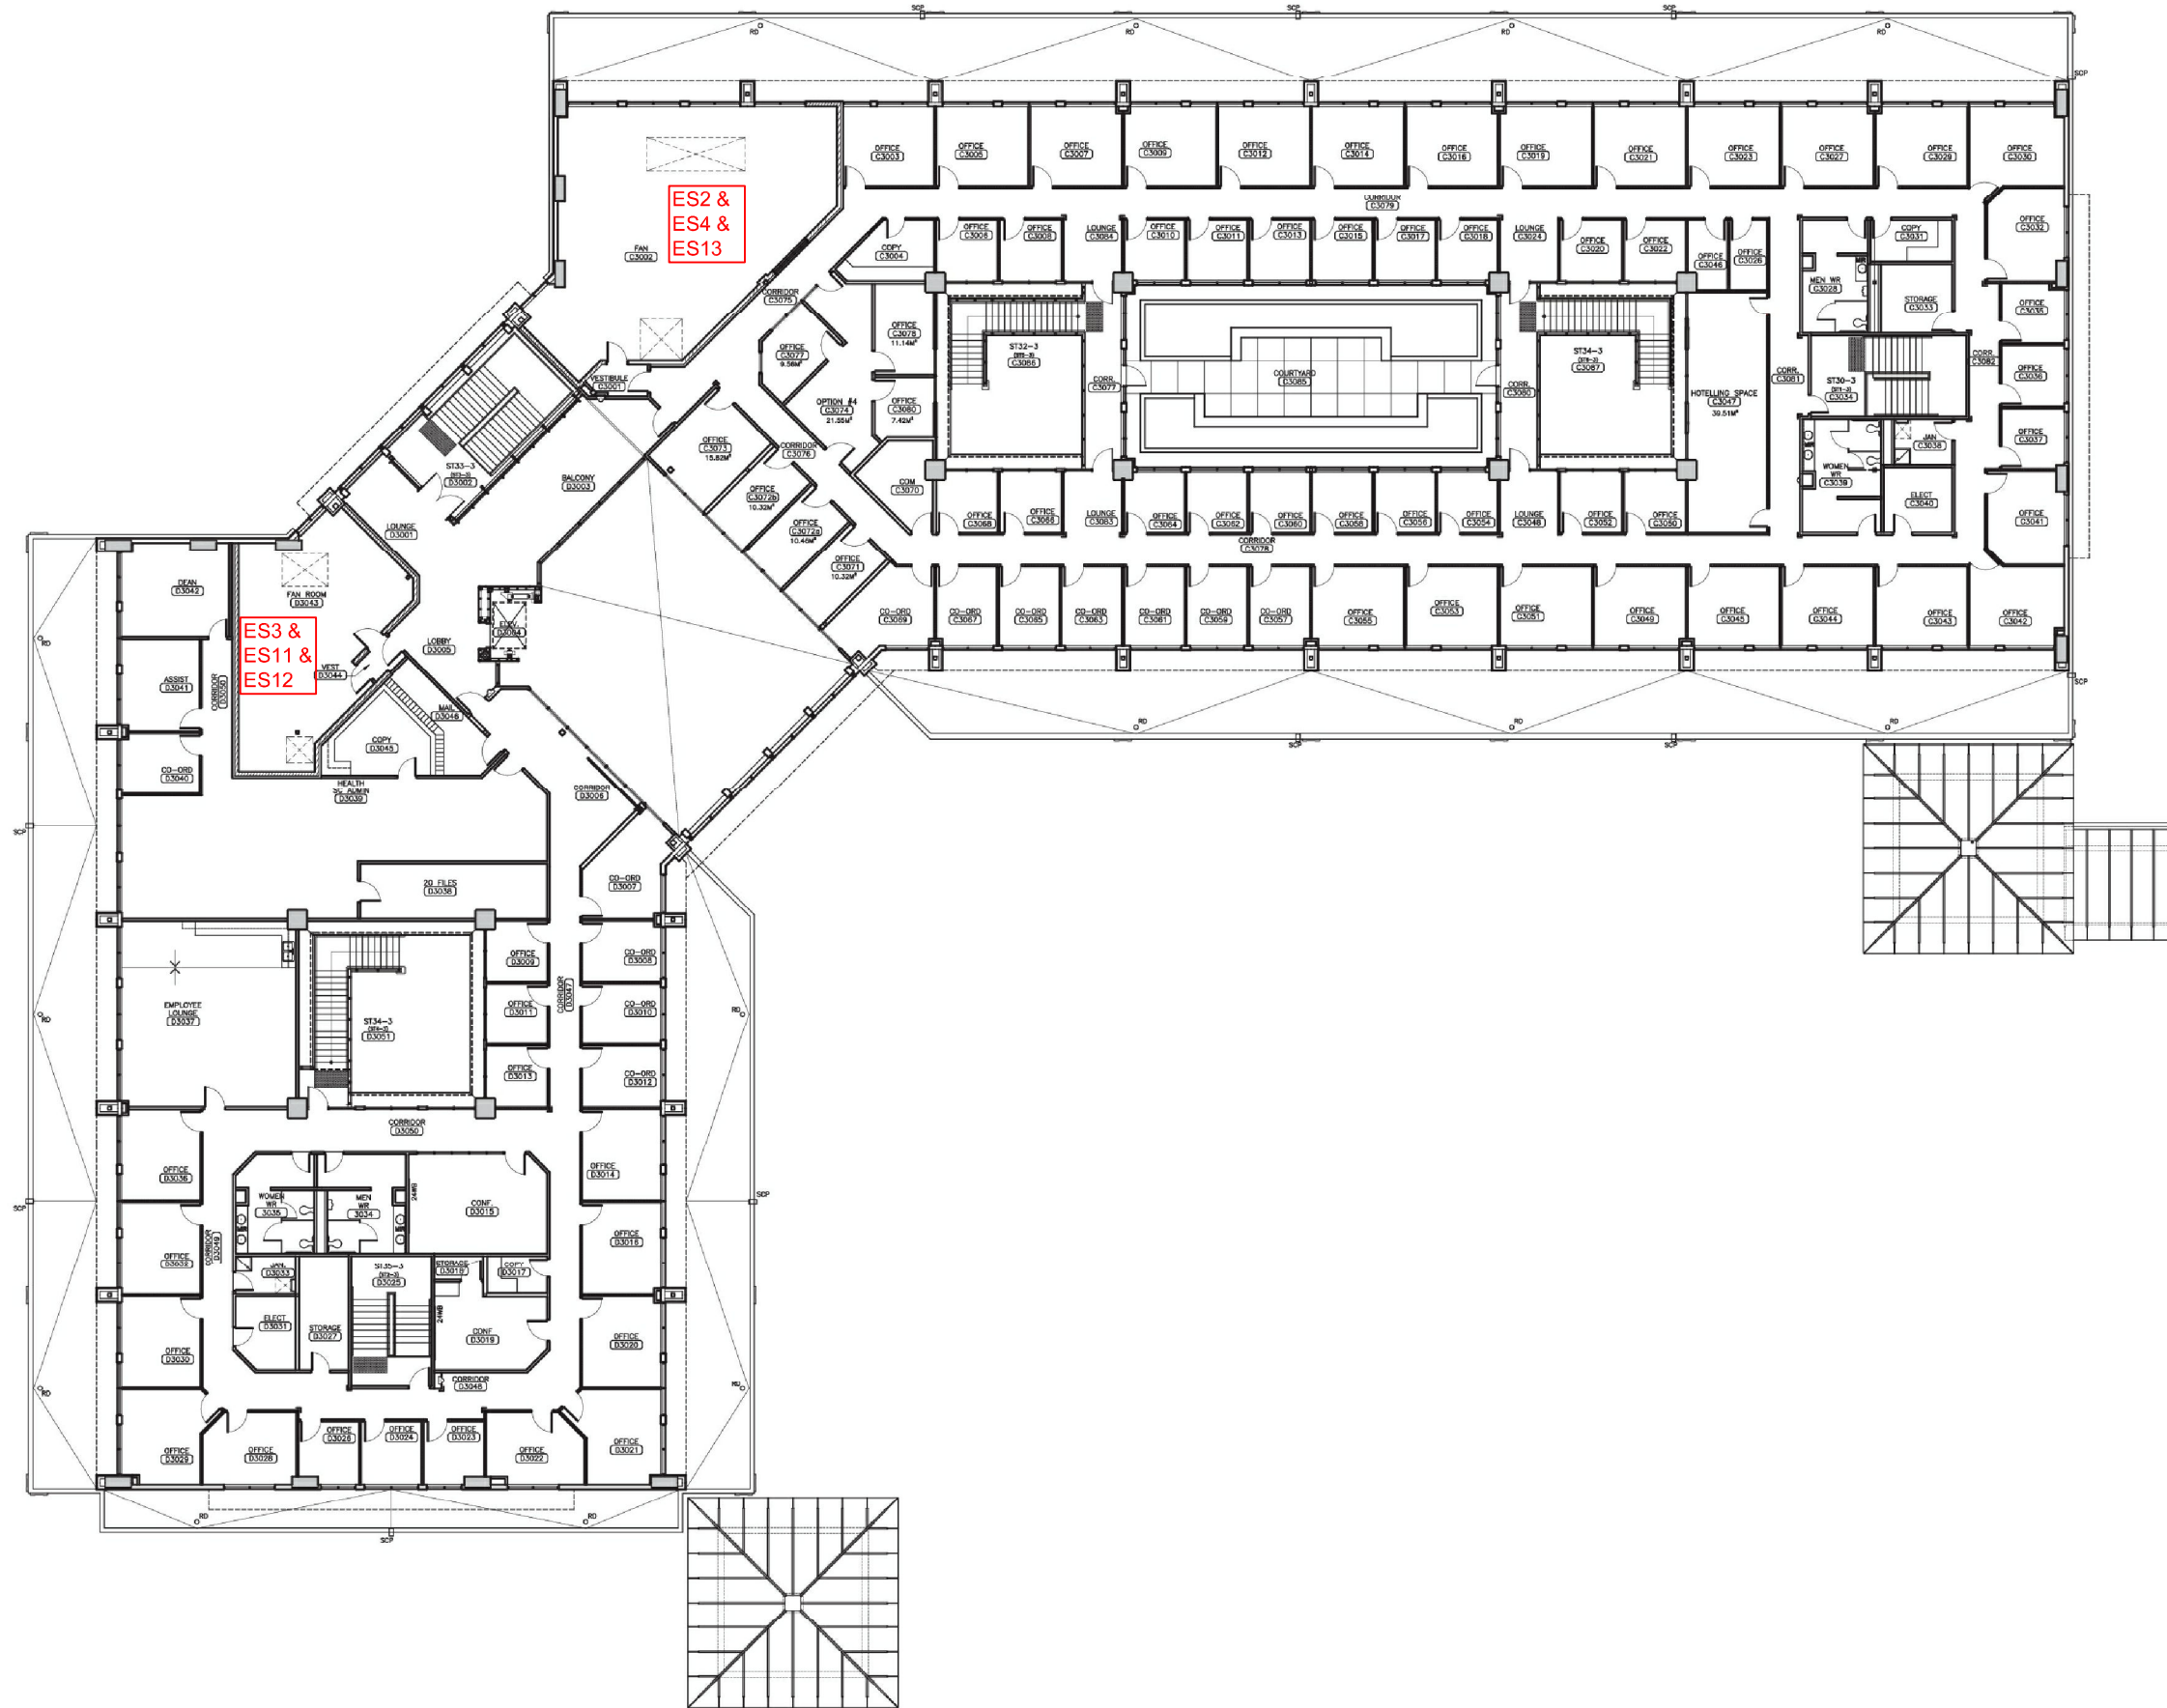

DATE: 2019/08/20	PROJECT # : 235813.001
---------------------	---------------------------

DRAWN BY: DM	DRAWING: 5 OF 6
-----------------	-------------------------------

CHECKED BY: HJ

SCALE: NTS

LEGEND:

- ES EXCLUDED SPACE
- CS CONFINED SPACE