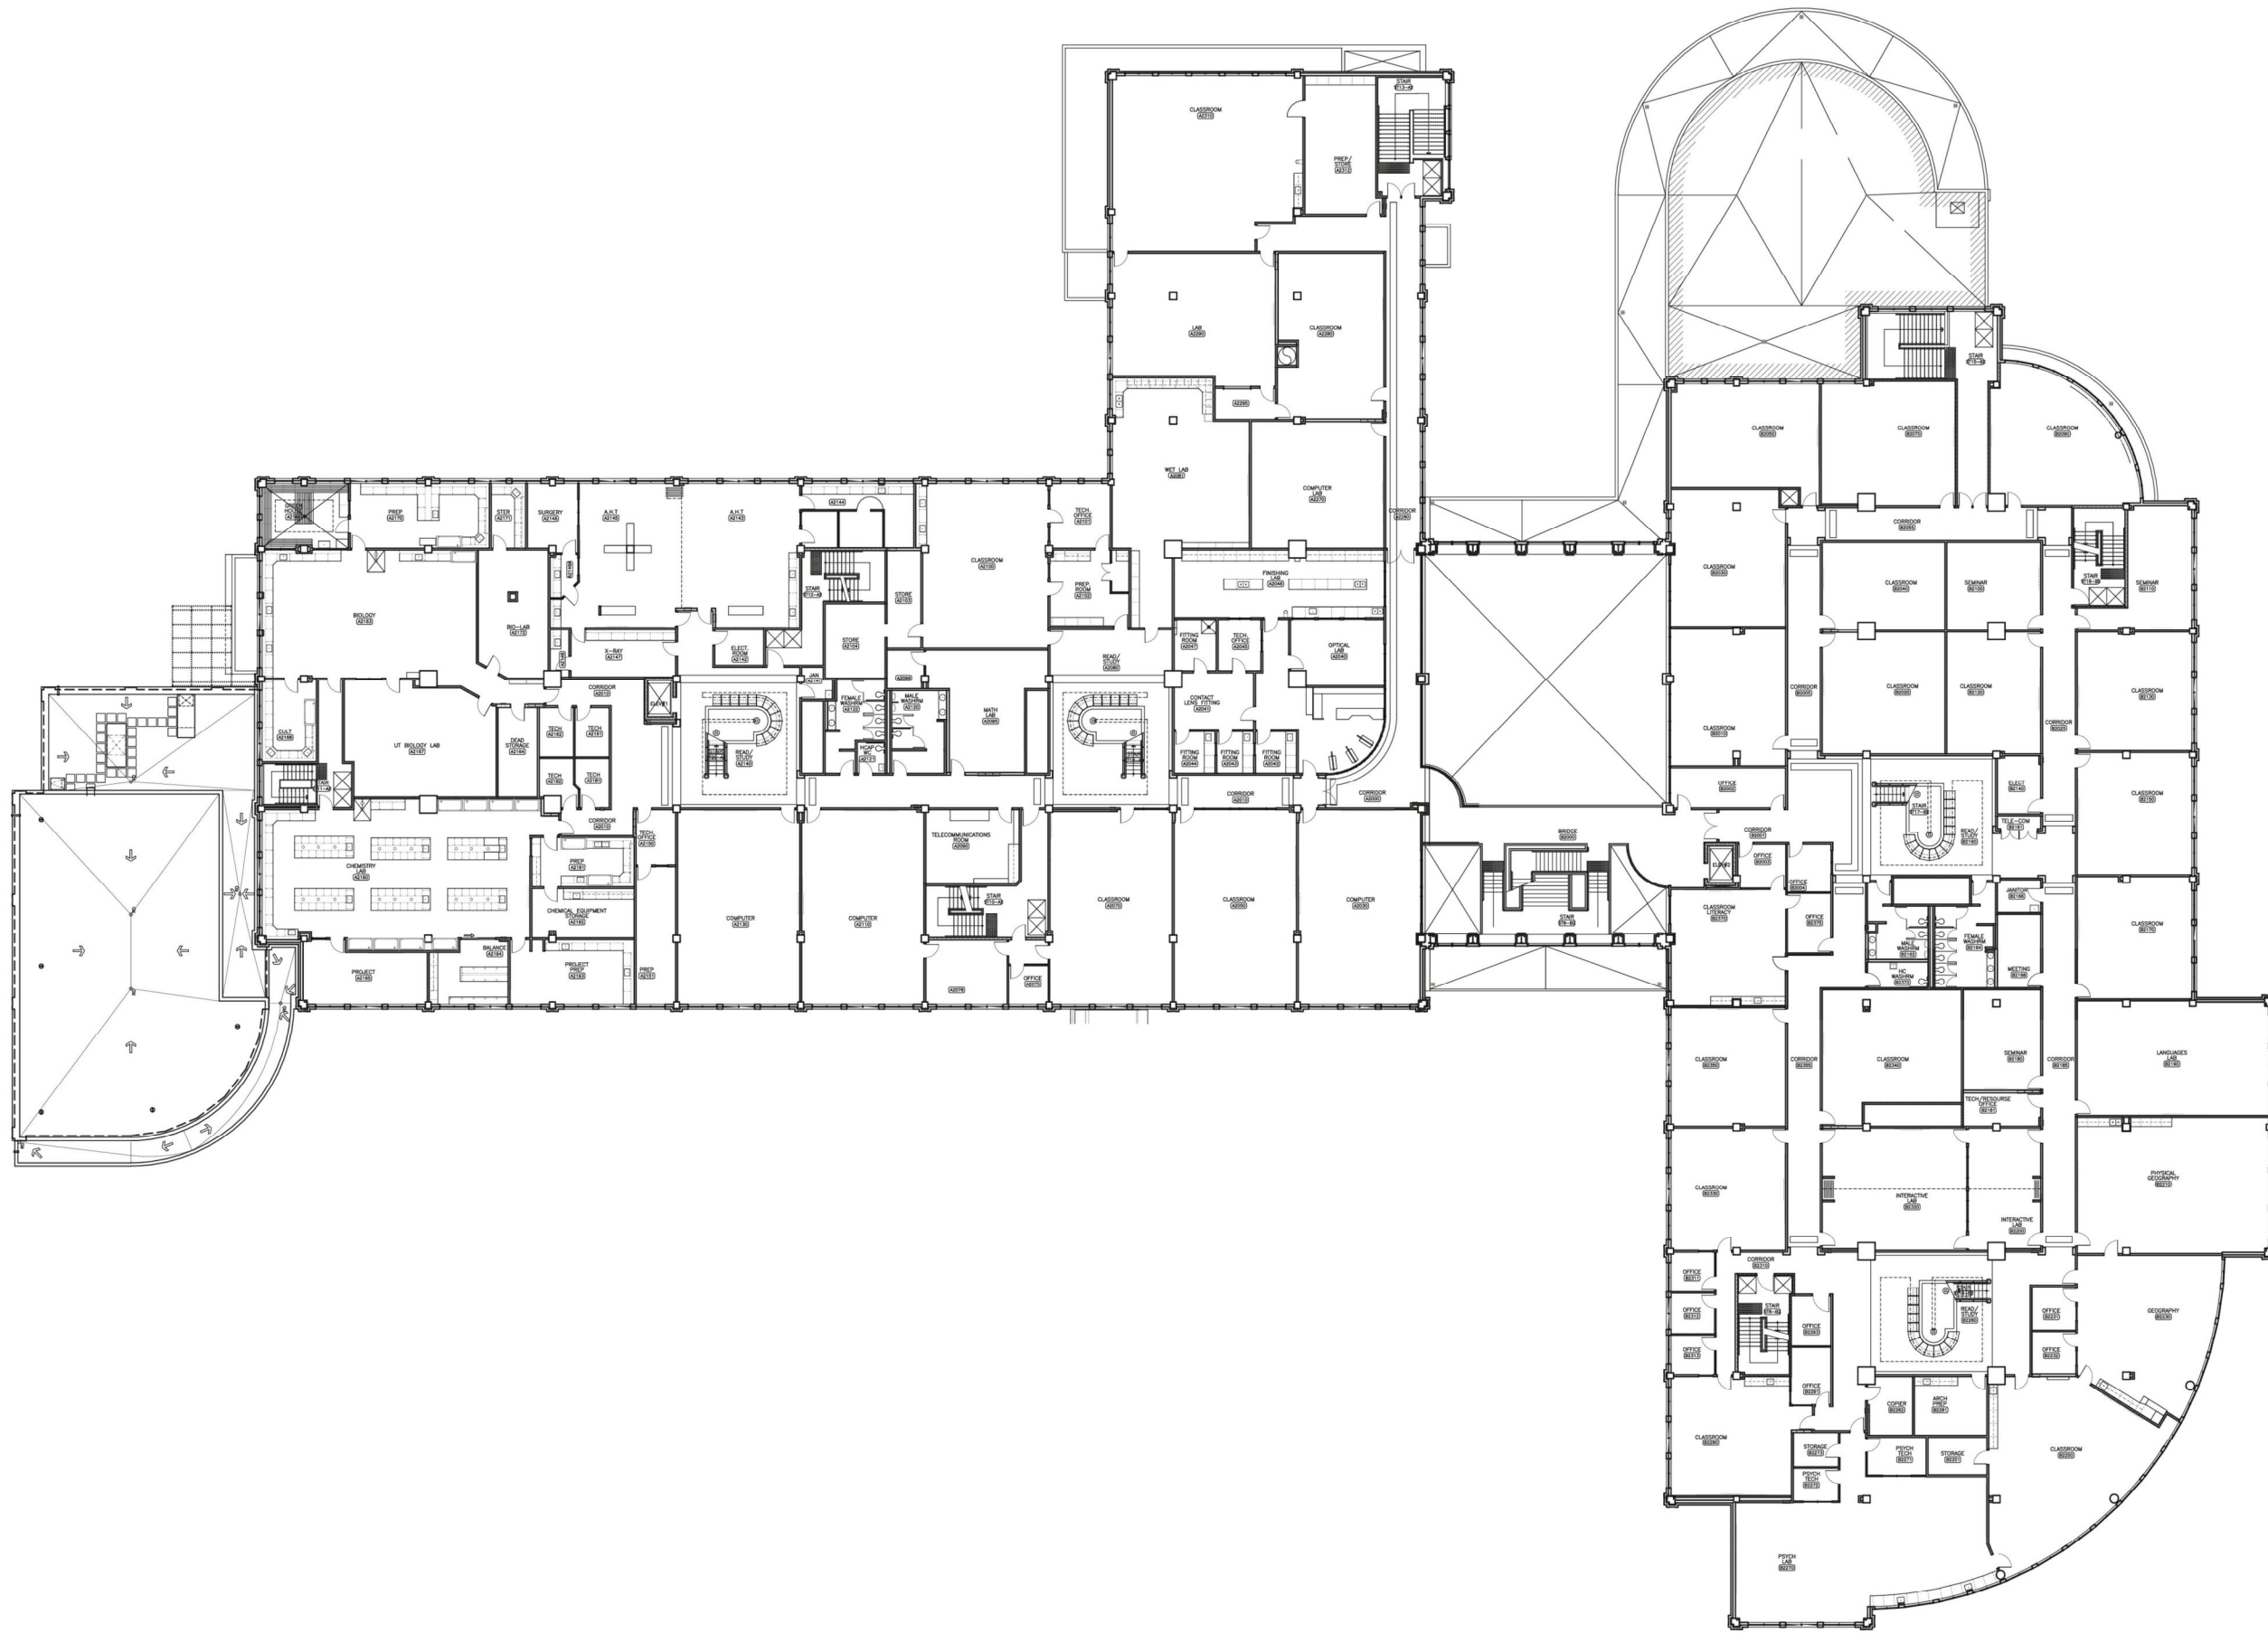

DATE: 2019/08/20

PROJECT #: 235813.001

DRAWN BY: CS/DM

DRAWING:

CHECKED BY: HJ

1 OF 6

SCALE: NTS

LEGEND: